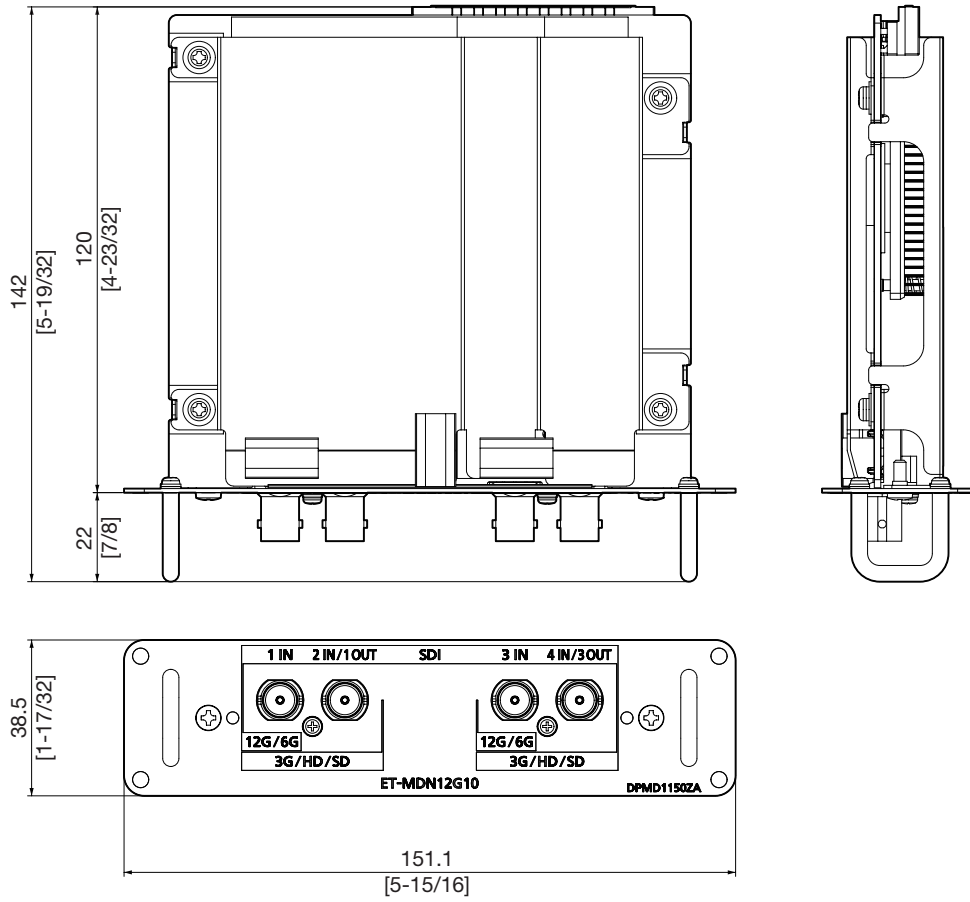

Dimensions

unit : mm (inch)

NOTE: This illustration is not drawn to scale.

List of single link SDI compatible signals

Following are the single link SDI signals which can be projected by this unit.
In addition to the SDI input equipped as standard, this list includes compatible signals which can be input when an audio-compatible 3G-SDI terminal board (part no.: TY-TBN03G) or a 12G-SDI signal board (part no.: ET-MDN12G10) (both sold separately) is installed to the slot.

- The contents of the 4K format column are as follows.
- SQ: Square (Square Division transmission format)
- IL: Interleave (2-Sample Interleave Division transmission format)