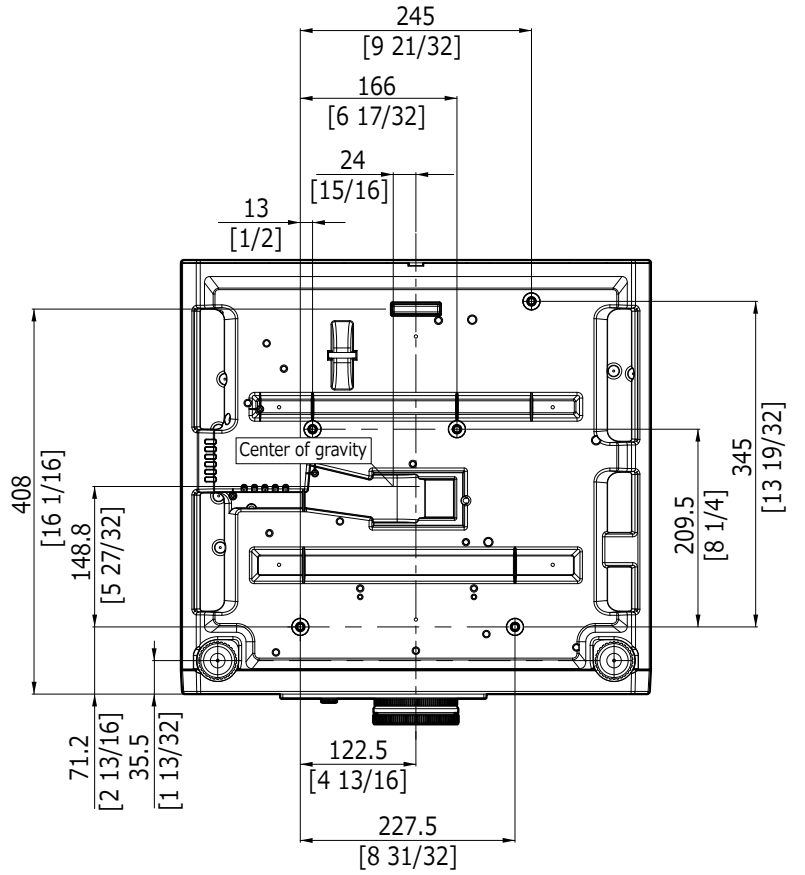

Panasonic Projector

PT-RZ570

mm [inches]