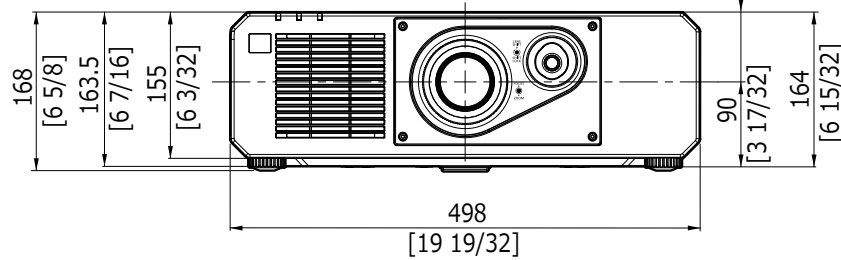

Panasonic Projector

PT-RZ570

mm [inches]