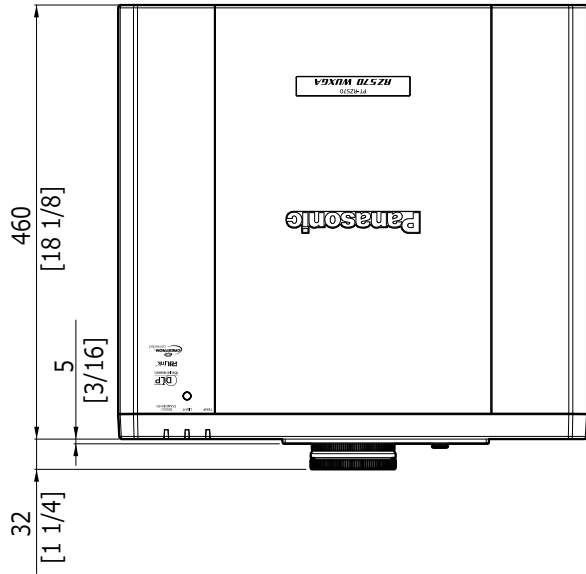

Panasonic Projector

PT-RZ570

mm [inches]