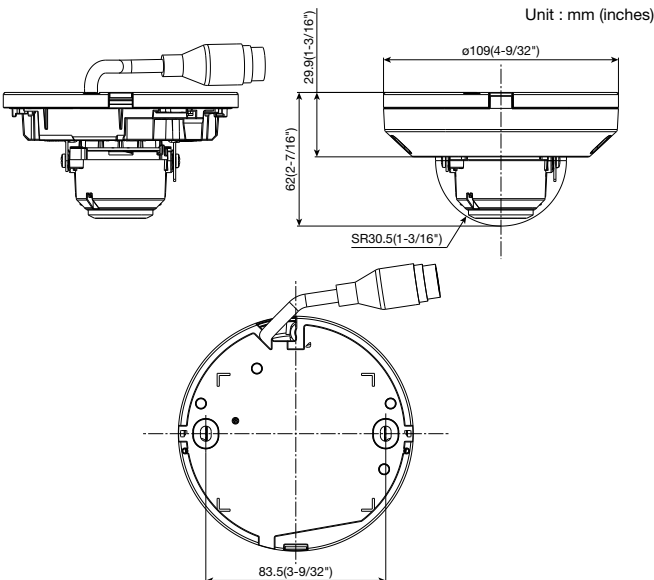

*1 Converted value

*2 Only when installation work is properly performed according to the Installation Guide and appropriate waterproof treatment is performed.

Appearance

Optional Accessories

Mount Bracket / Dome Cover / Other		
Dome Cover (Smoke type) WV-QDC500S 	Ceiling Mount Bracket WV-QCL100-W (i-PRO white) *For indoor installation only	Wall Mount Bracket WV-QWL500-W (i-PRO white)
Adapter Box WV-QJB500-W (i-PRO white) (This bracket requires WV-QWL500-W.)	Pole Mount Bracket WV-QPL500-W (i-PRO white) 	Corner Mount Bracket WV-QCN500-W (i-PRO white)

•The brackets are available in three colors, i-PRO white, Light gray, and Fine silver. It is possible to use them in the different color combination.

Trademarks and registered trademarks

- iPad and iPhone are trademarks of Apple Inc., registered in the U.S. and other countries.
- Android is a trademark of Google LLC.
- ONVIF and the ONVIF logo are trademarks or registered trademarks of Onvif Inc.
- All other trademarks identified herein are the property of their respective owners.

Important

- Safety Precaution : Carefully read the Basic Information, Installation Guide and Operating Instructions before using this product.
- Panasonic cannot be responsible for the performance of the network and/or other manufacturers' products used on the network.

• Masses and dimensions are approximate. • Specifications are subject to change without notice.

DISTRIBUTED BY :

Panasonic i-PRO Sensing Solutions Co., Ltd.

<https://ipro.panasonic.com>

<https://security.panasonic.com>

<https://www.facebook.com/Panasonicnetworkcamera/>

(2A-244AA)